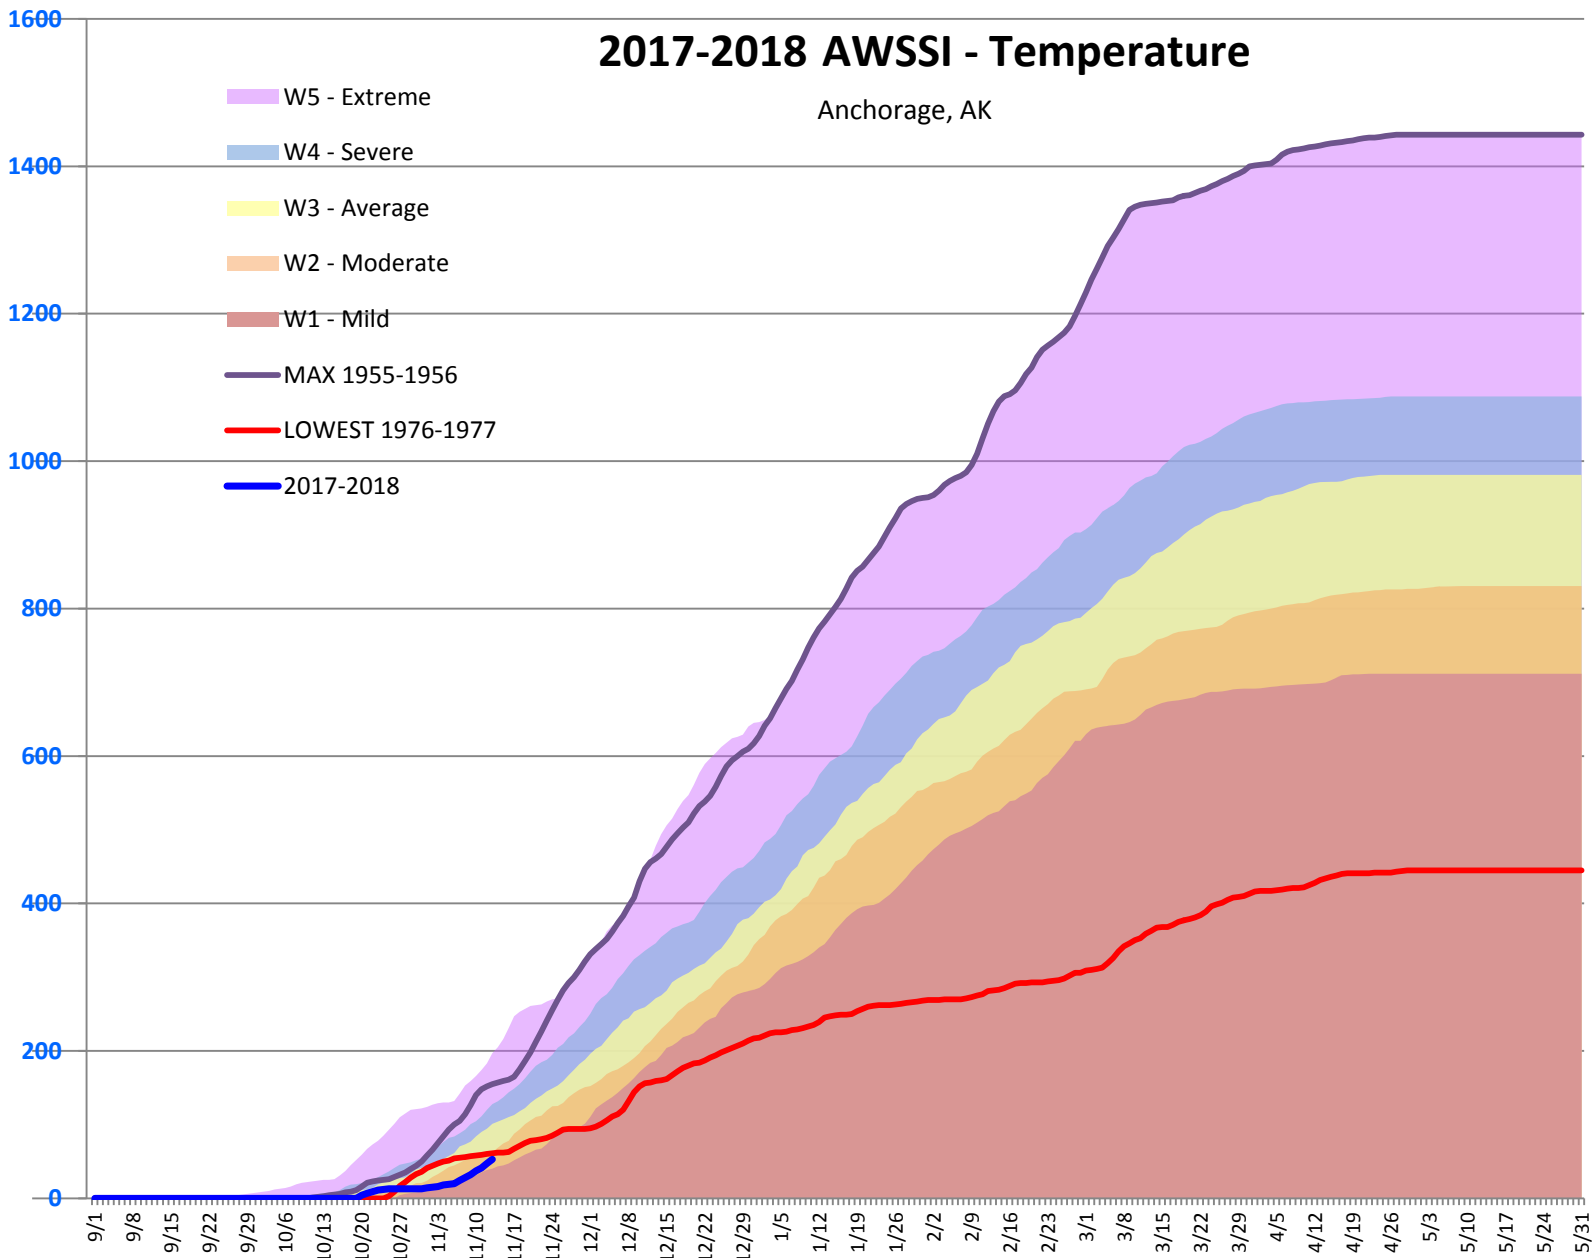

2017-2018 AWSSI - Temperature

Anchorage, AK

- W5 - Extreme
- W4 - Severe
- W3 - Average
- W2 - Moderate
- W1 - Mild
- MAX 1955-1956
- LOWEST 1976-1977
- 2017-2018

Accumulated AWSSI