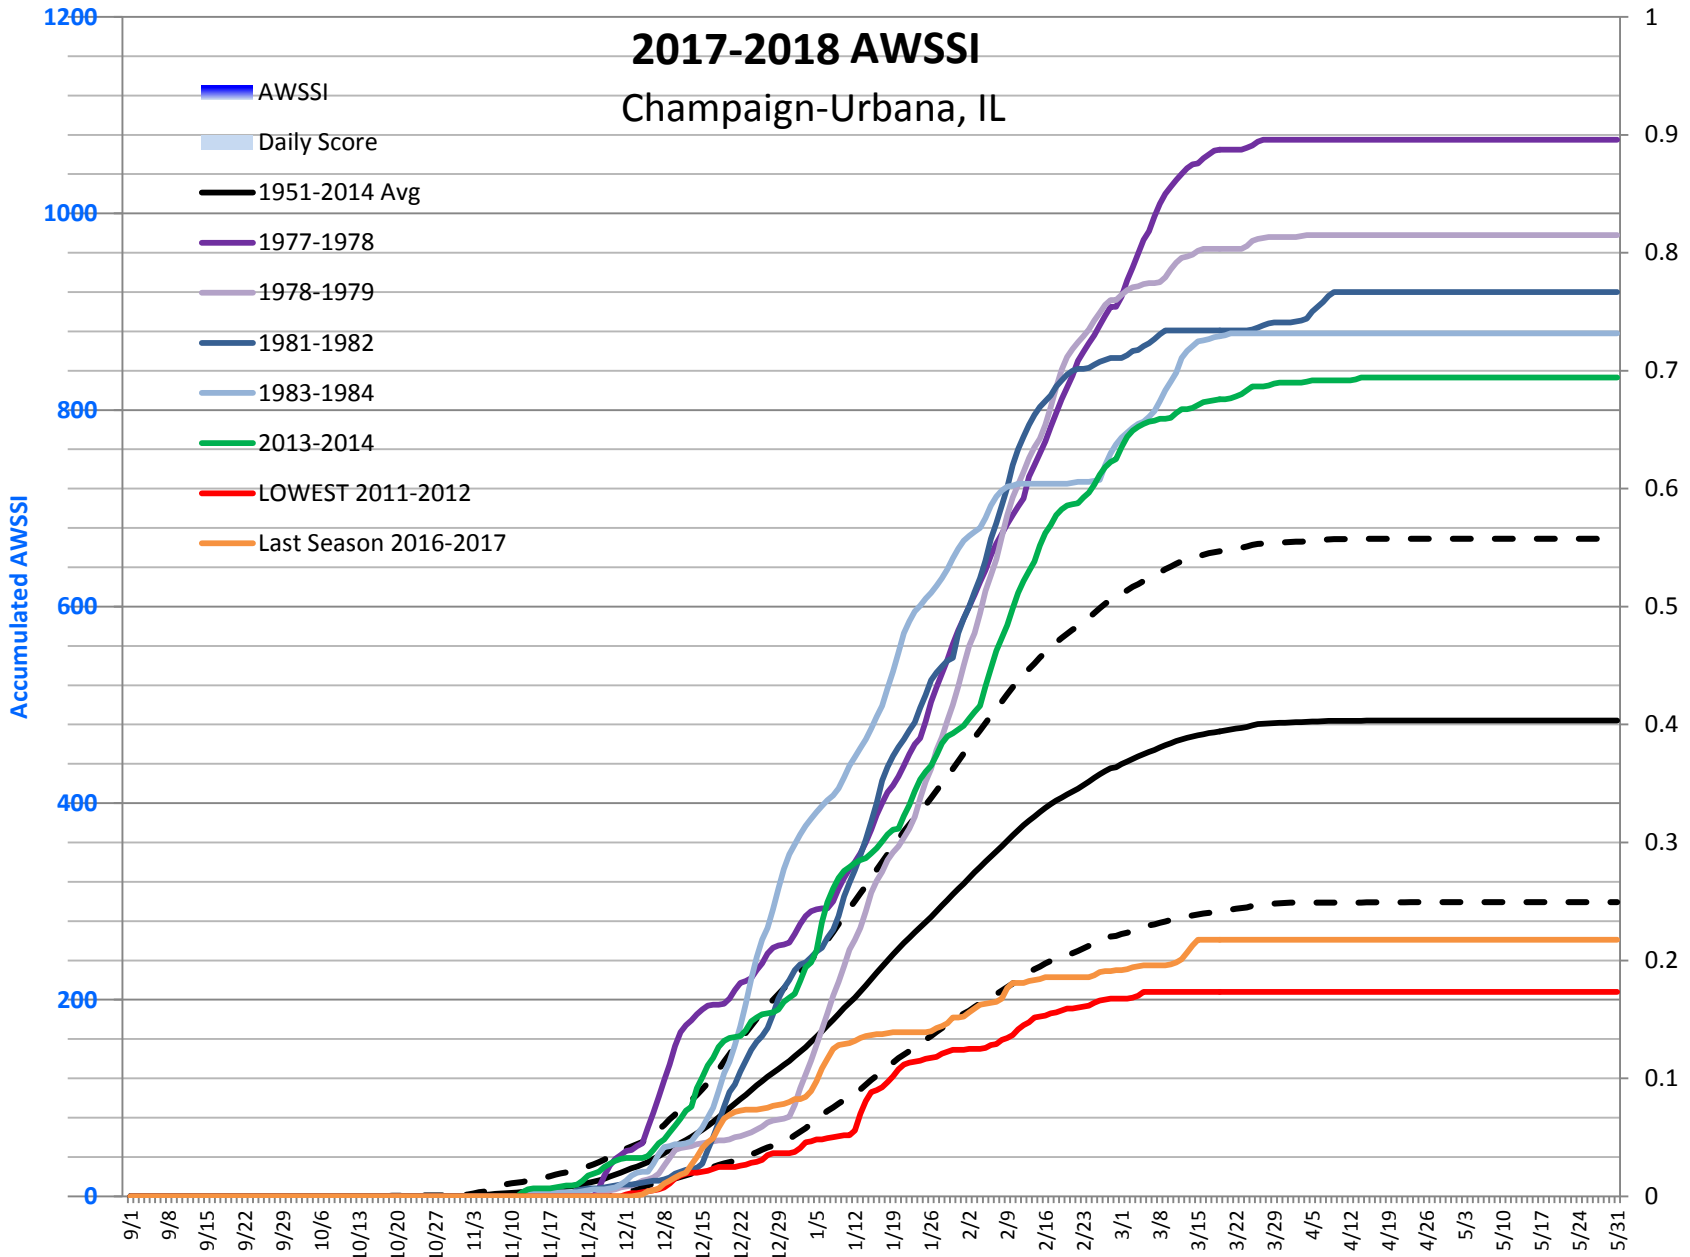

2017-2018 AWSSI

Champaign-Urbana, IL