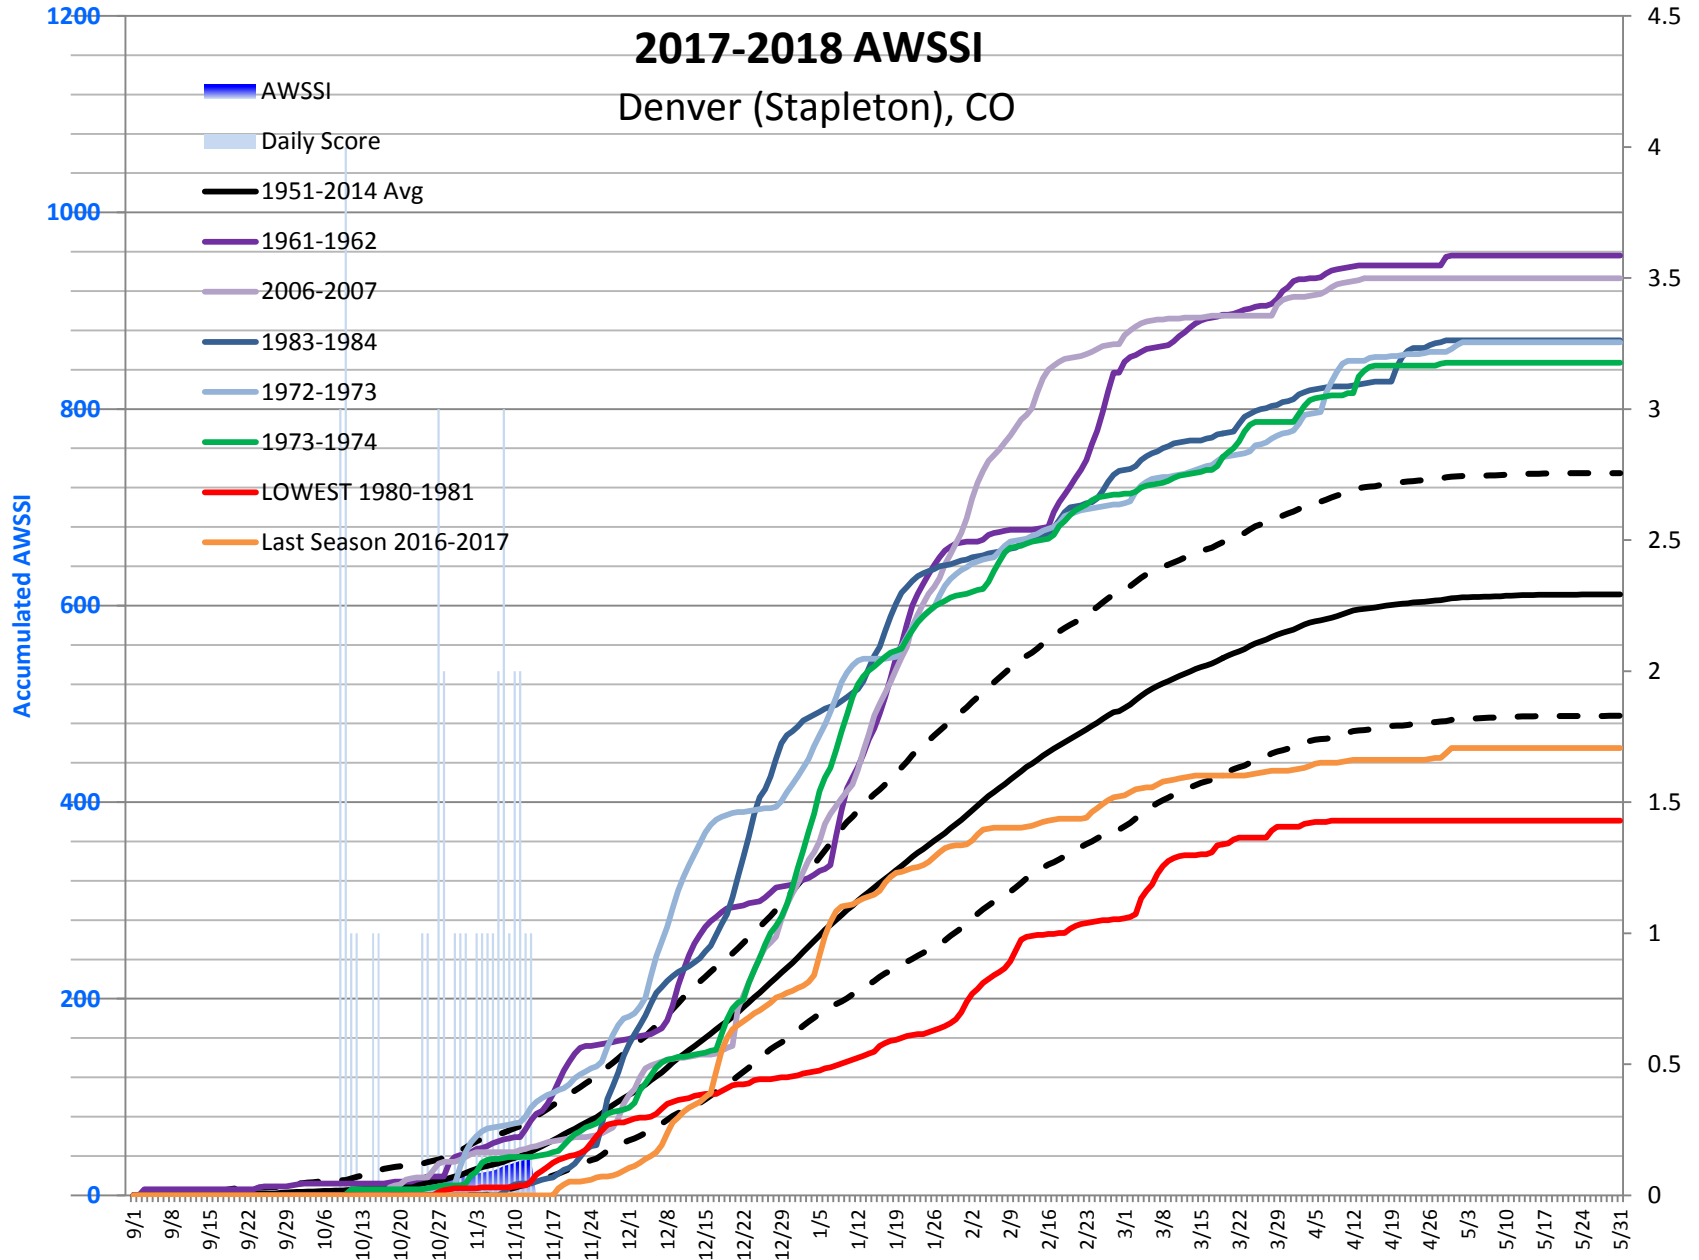

2017-2018 AWSSI

Denver (Stapleton), CO