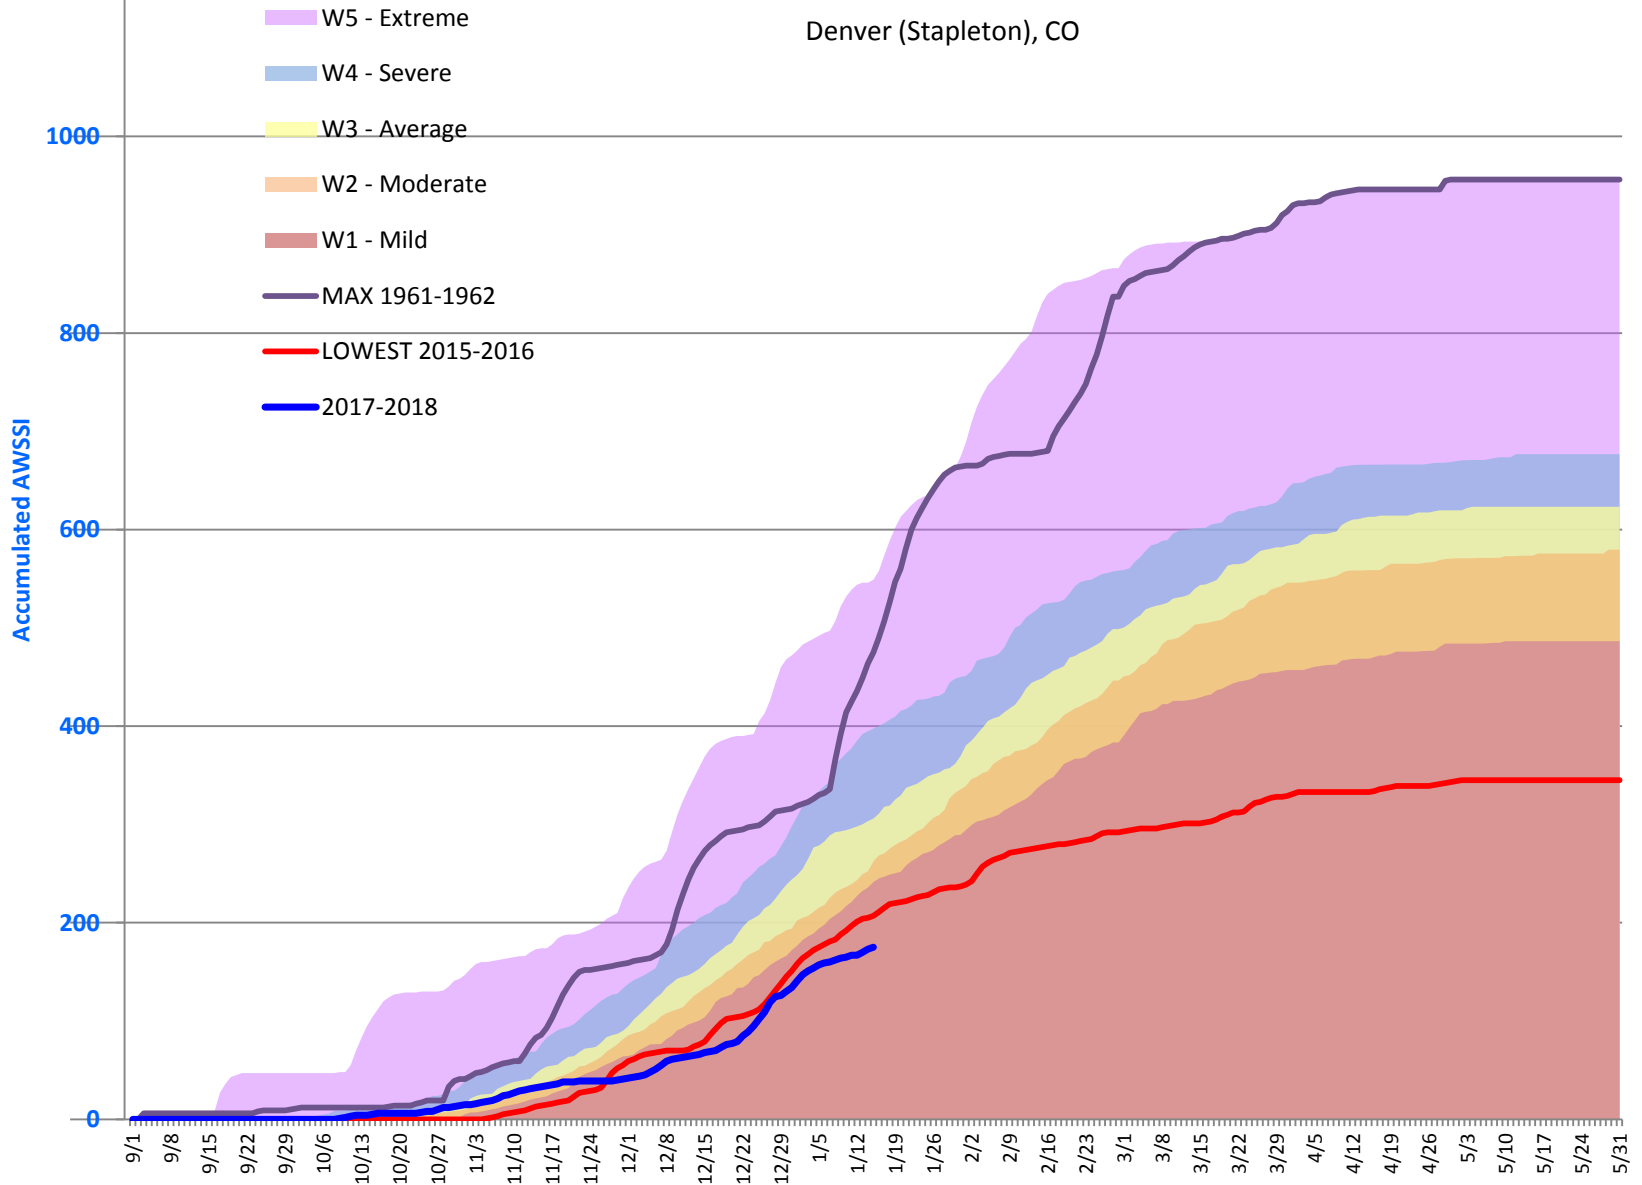

2017-2018 AWSSI - Temperature

Denver (Stapleton), CO