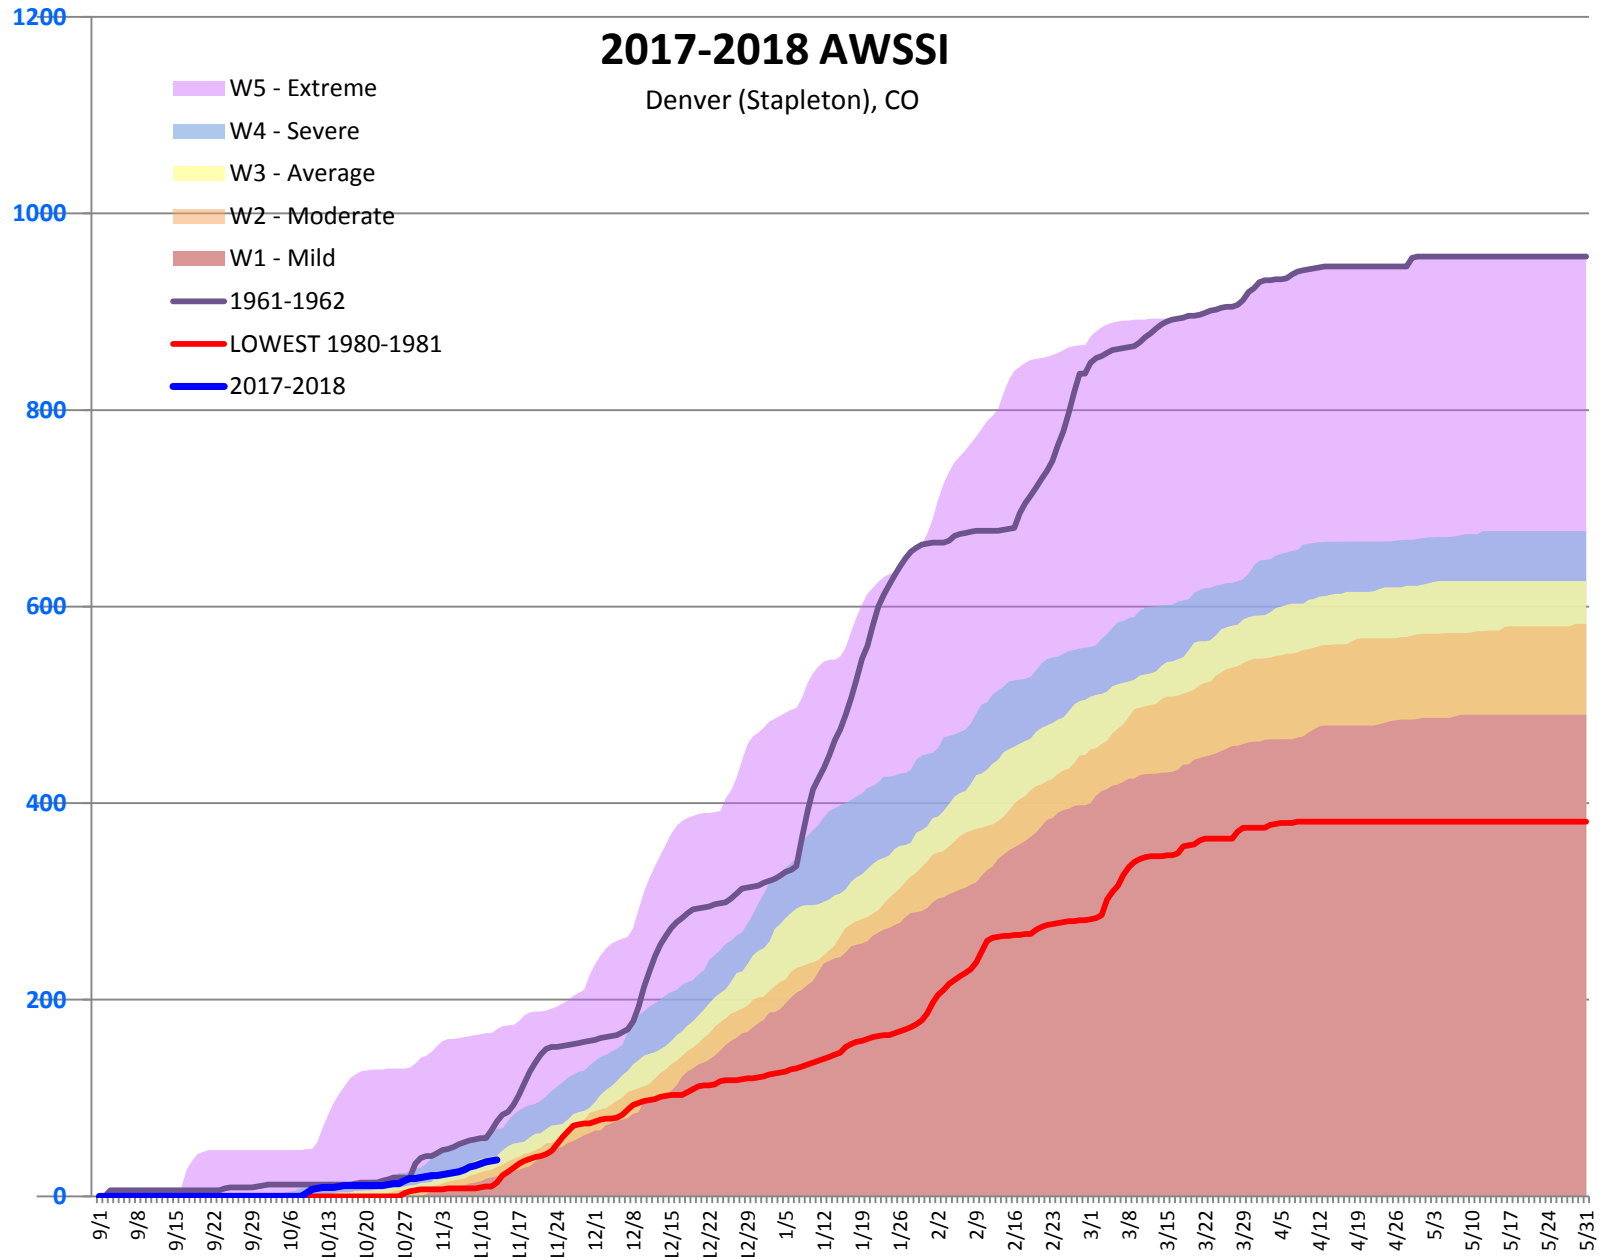

Denver (Stapleton), CO

2017-2018

v5.0

Start of season:

10/9/2017

End of Season:

11/13/2017

Length:

2017-2018 AWSSI

Denver (Stapleton), CO

2017-2018 AWSSI

Denver (Stapleton), CO

- W5 - Extreme
- W4 - Severe
- W3 - Average
- W2 - Moderate
- W1 - Mild
- 1961-1962
- LOWEST 1980-1981
- 2017-2018

Accumulated AWSSI