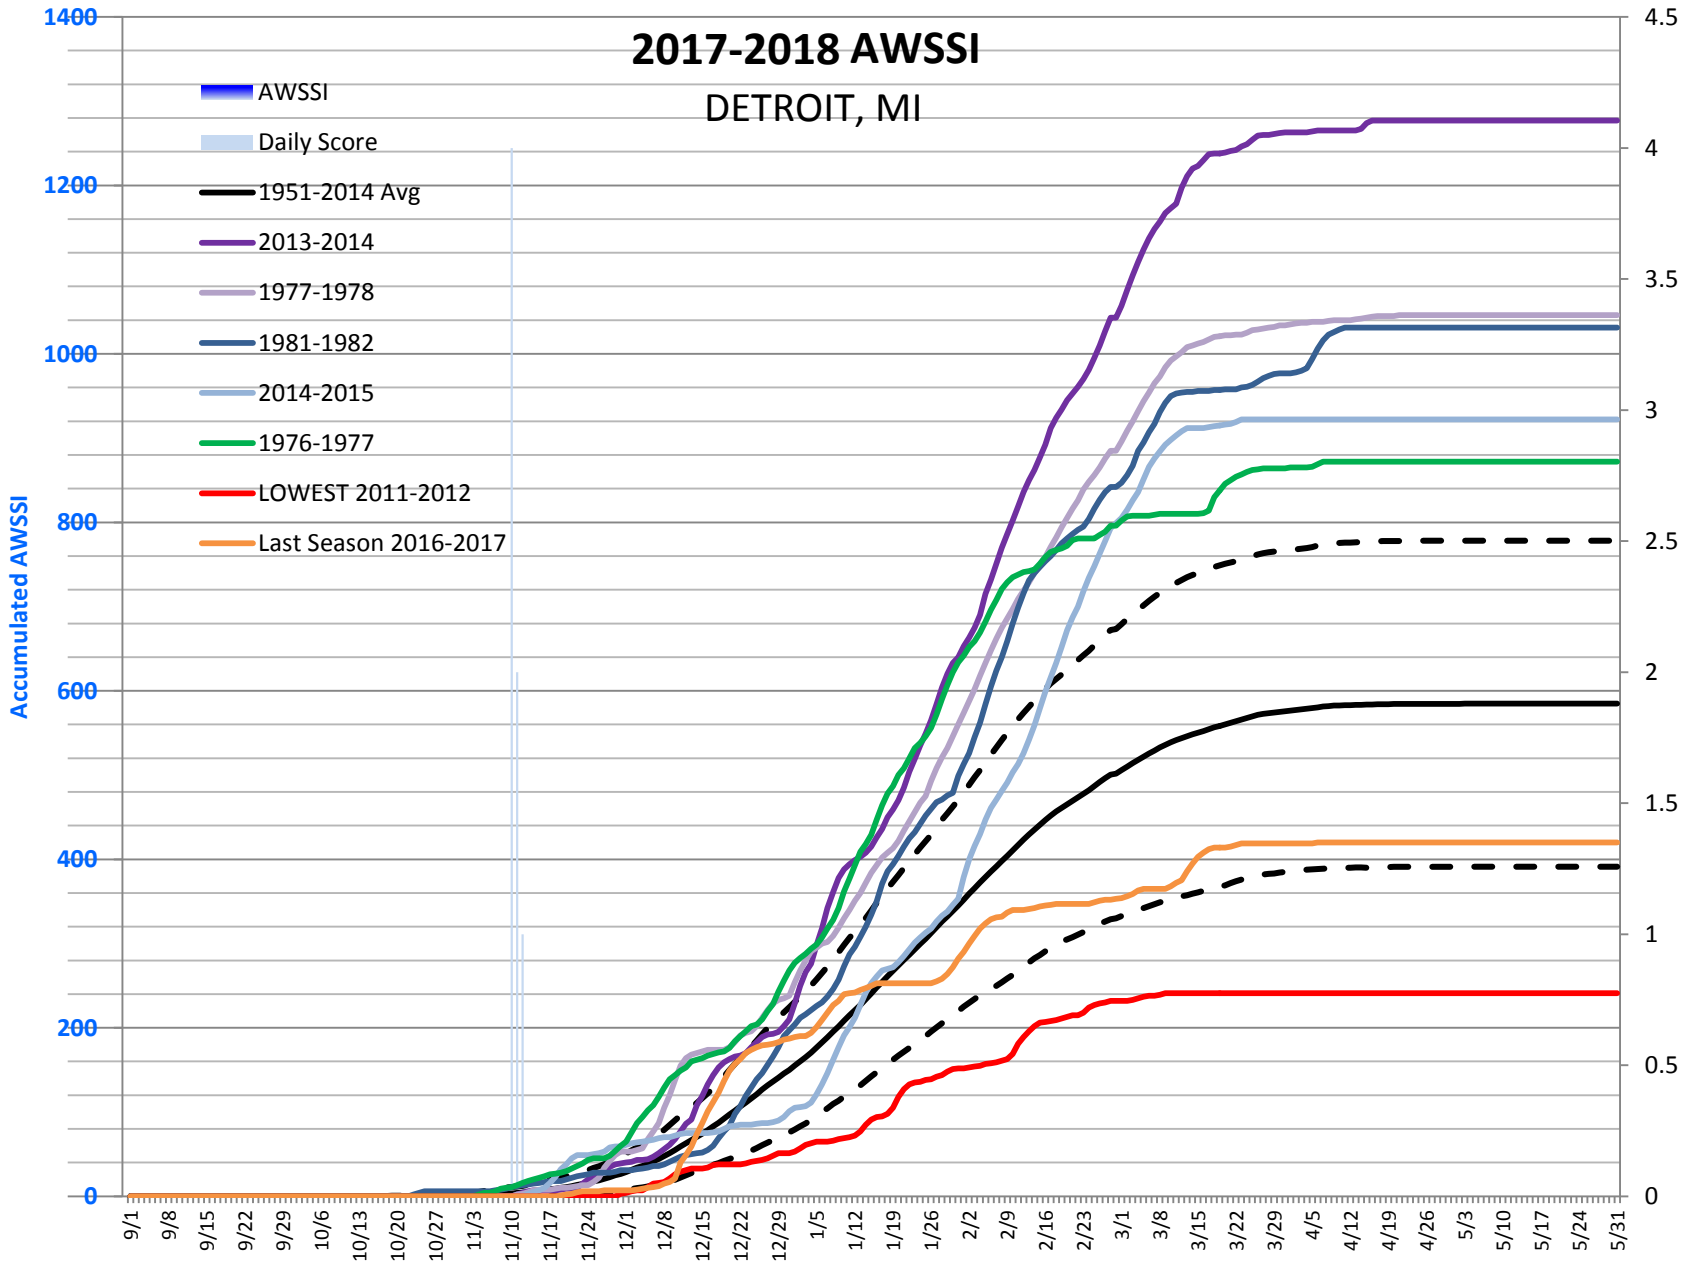

2017-2018 AWSSI DETROIT, MI