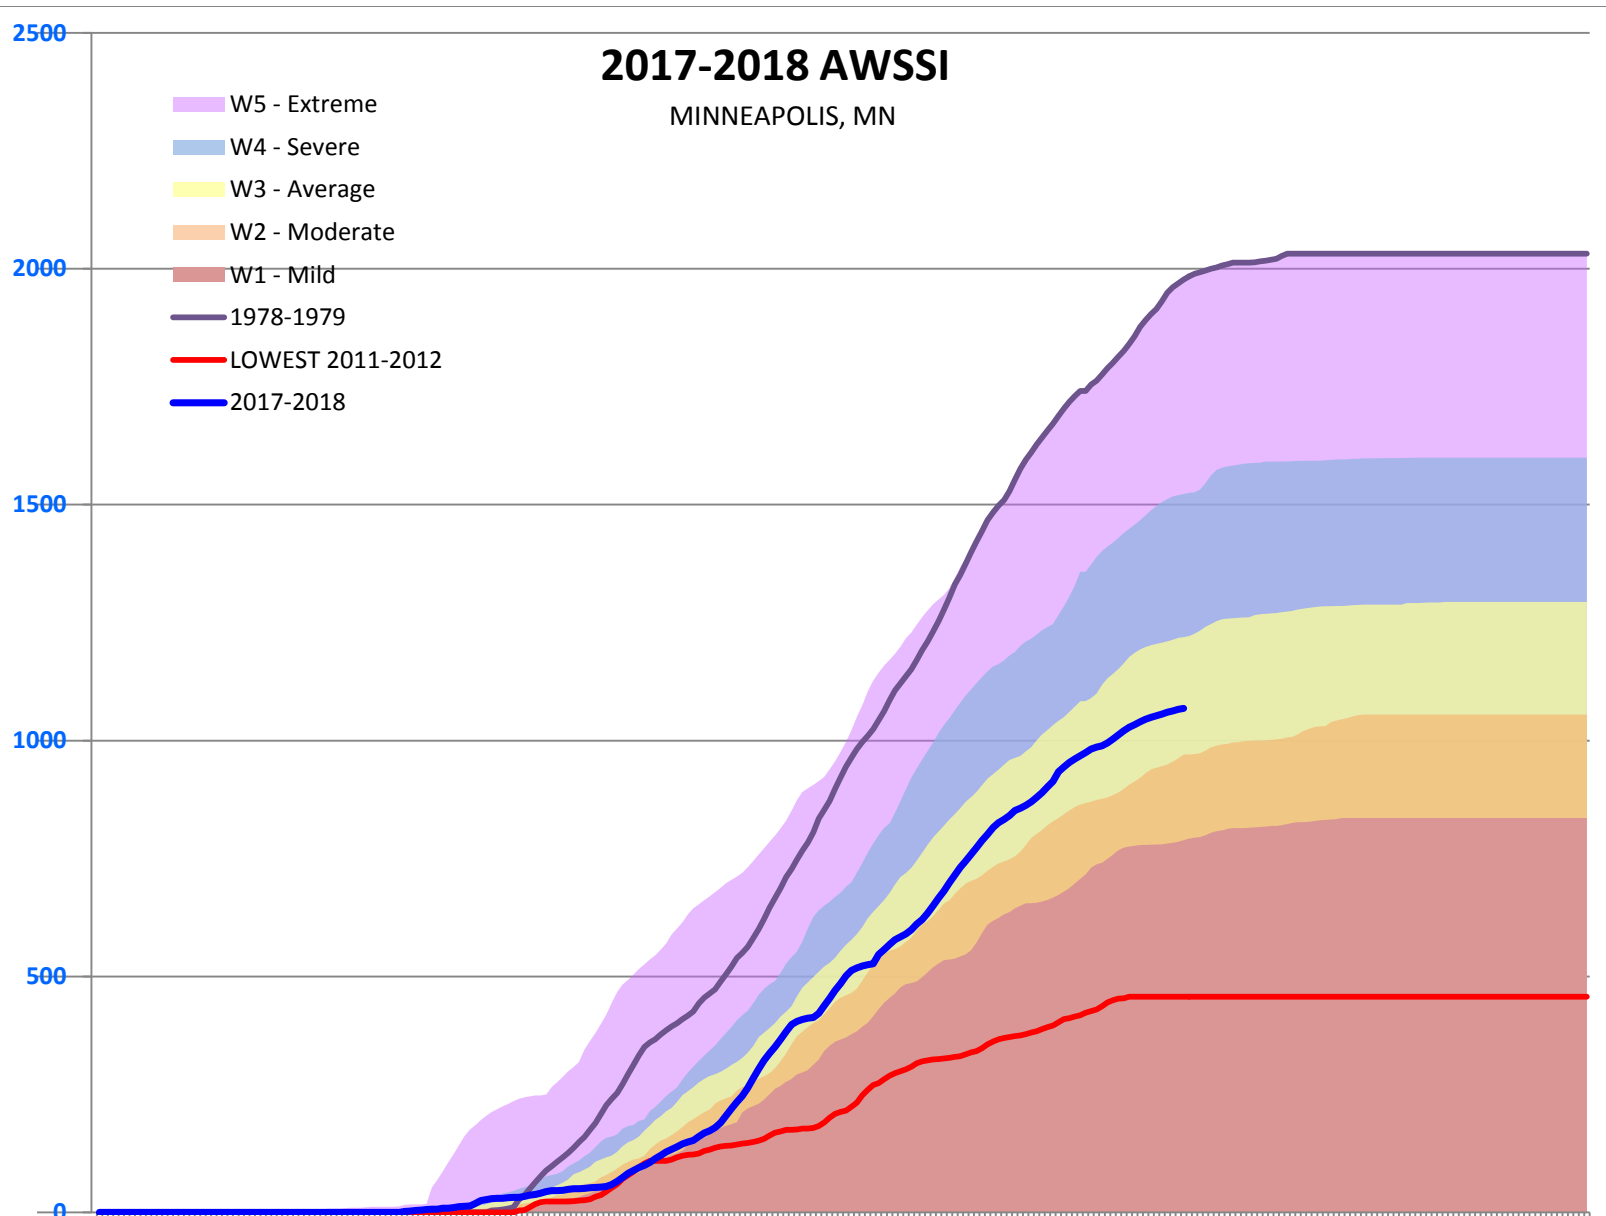

# 2017-2018 AWSSI

MINNEAPOLIS, MN

- W5 - Extreme
- W4 - Severe
- W3 - Average
- W2 - Moderate
- W1 - Mild
- 1978-1979
- LOWEST 2011-2012
- 2017-2018

Accumulated AWSSI

2500  
2000  
1500  
1000  
500  
0

9/1 9/8 9/15 9/22 9/29 10/6 10/13 10/20 10/27 11/3 11/10 11/17 11/24 12/1 12/8 12/15 12/22 12/29 1/5 1/12 1/19 1/26 2/2 2/9 2/16 2/23 3/1 3/8 3/15 3/22 3/29 4/5 4/12 4/19 4/26 5/3 5/10 5/17 5/24 5/31