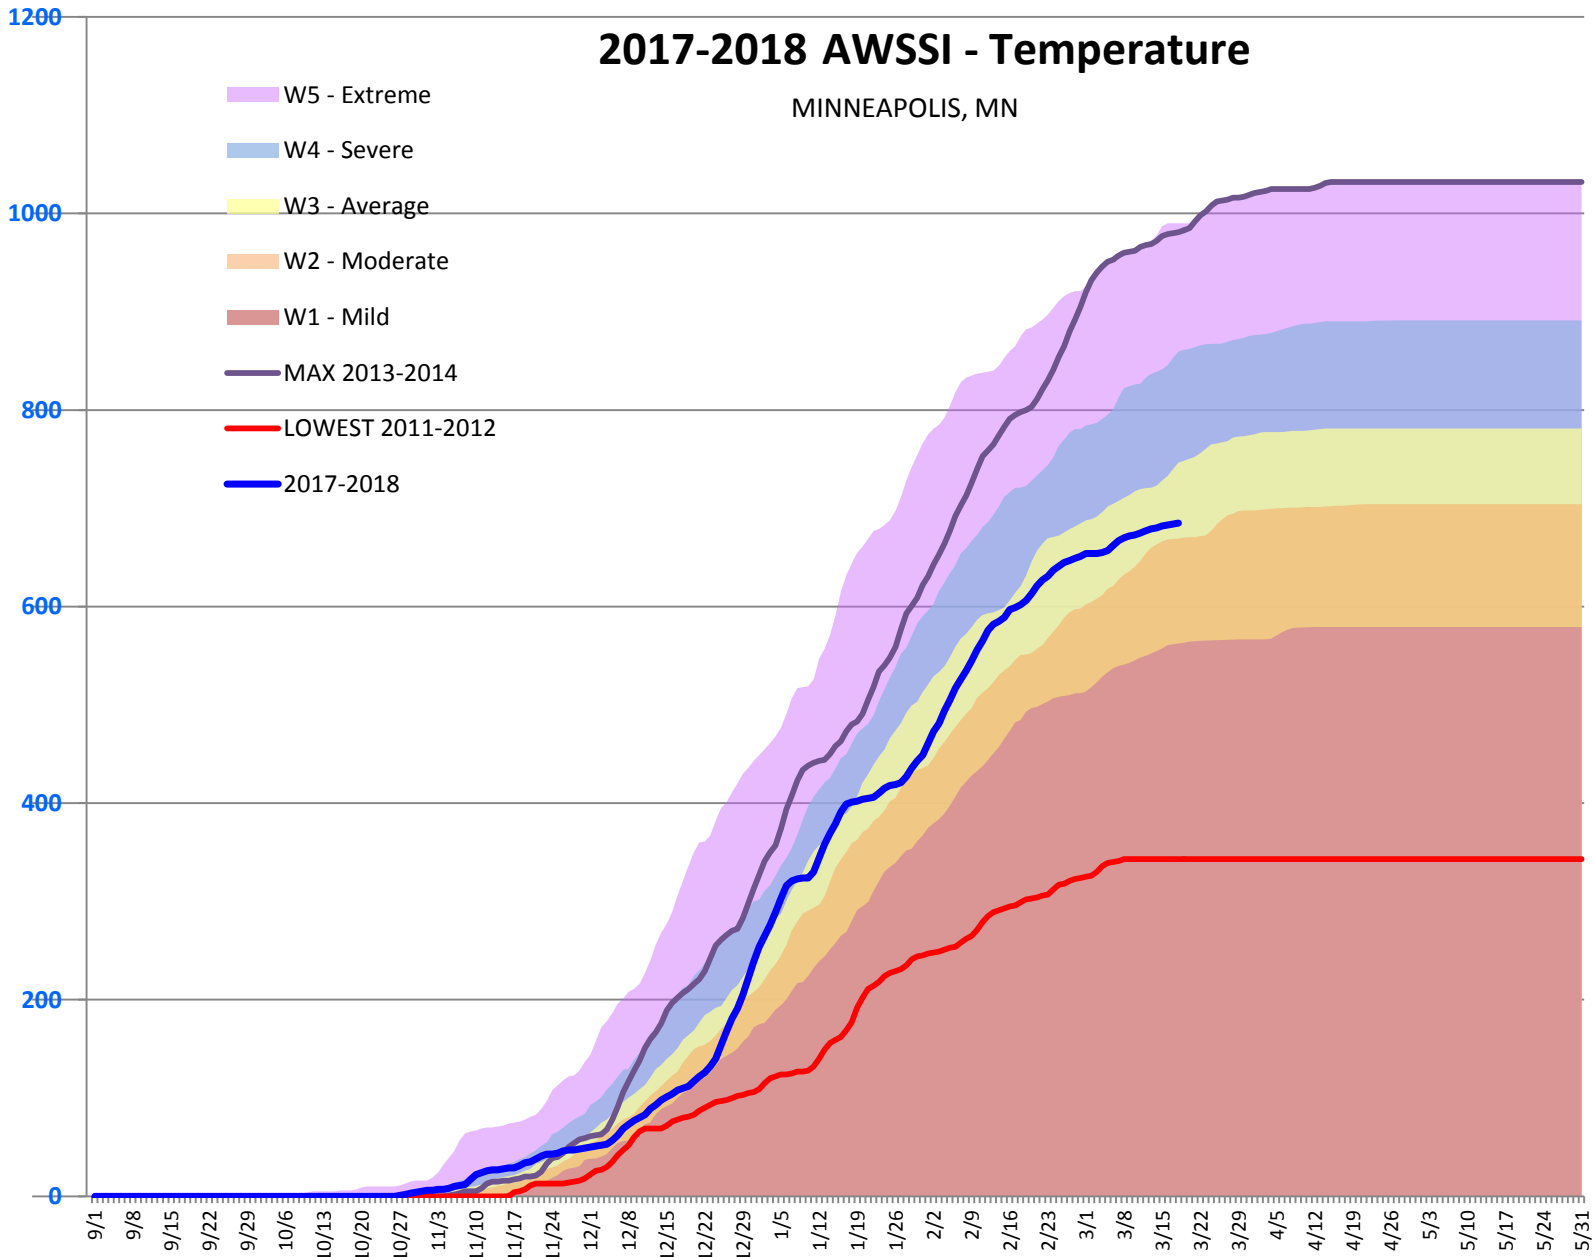

2017-2018 AWSSI - Temperature

MINNEAPOLIS, MN

- W5 - Extreme
- W4 - Severe
- W3 - Average
- W2 - Moderate
- W1 - Mild
- MAX 2013-2014
- LOWEST 2011-2012
- 2017-2018

Accumulated AWSSI