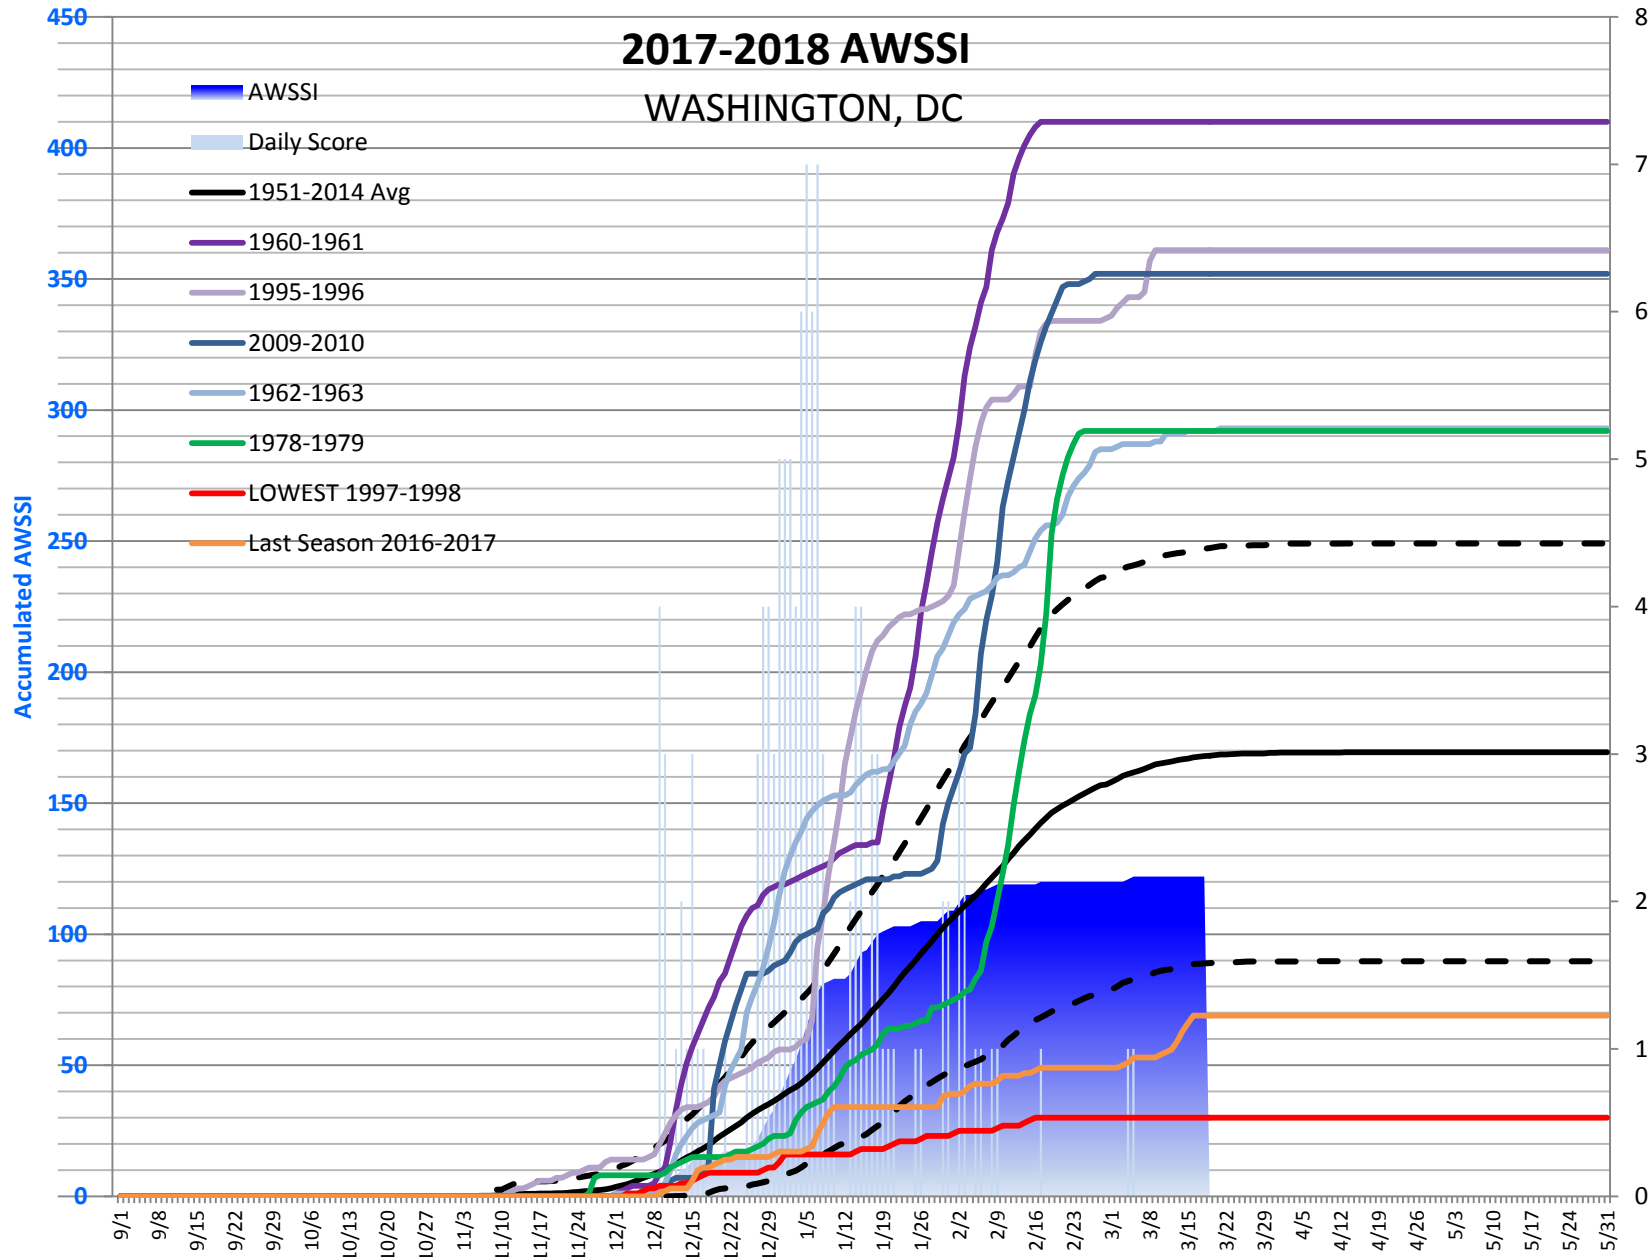

2017-2018 AWSSI WASHINGTON, DC