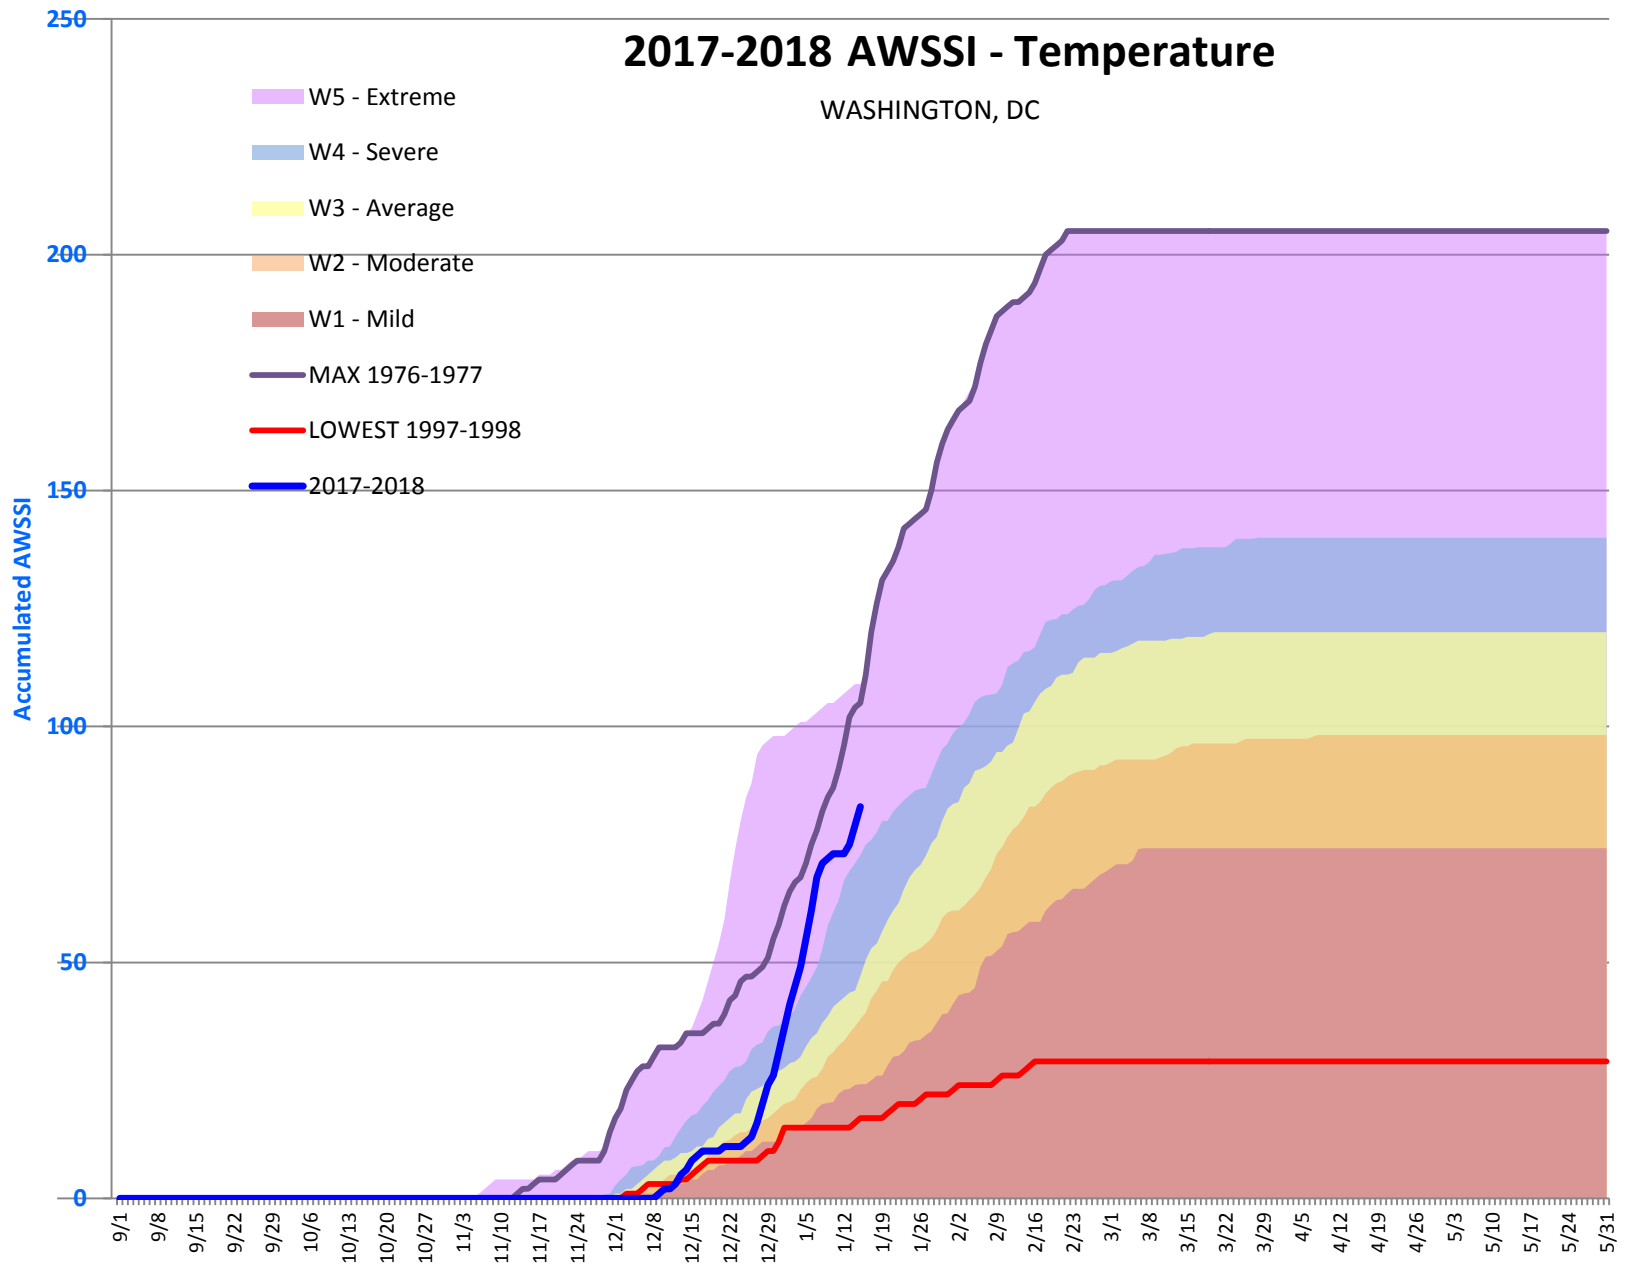

2017-2018 AWSSI WASHINGTON, DC

2017-2018 AWSSI

WASHINGTON, DC

2017-2018 AWSSI - Temperature

WASHINGTON, DC

2017-2018 AWSSI - Snow

WASHINGTON, DC