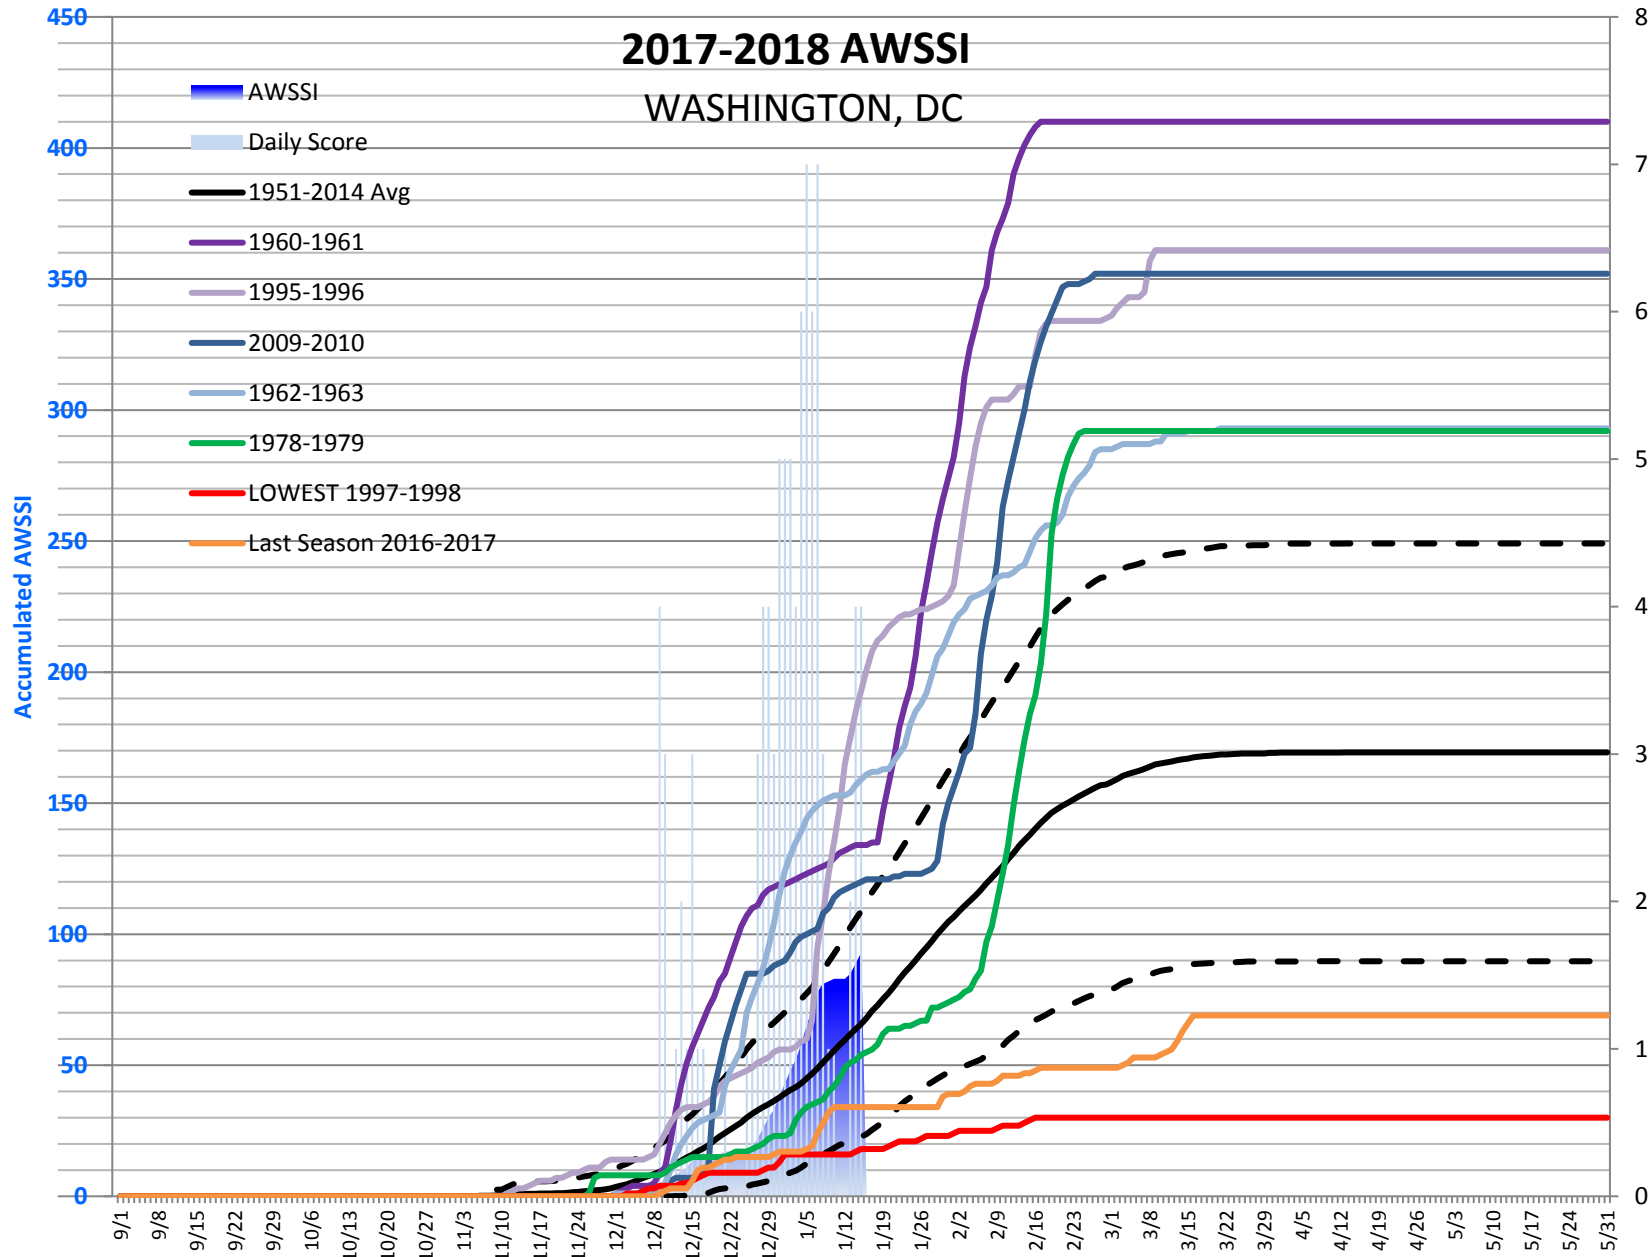

2017-2018 AWSSI WASHINGTON, DC