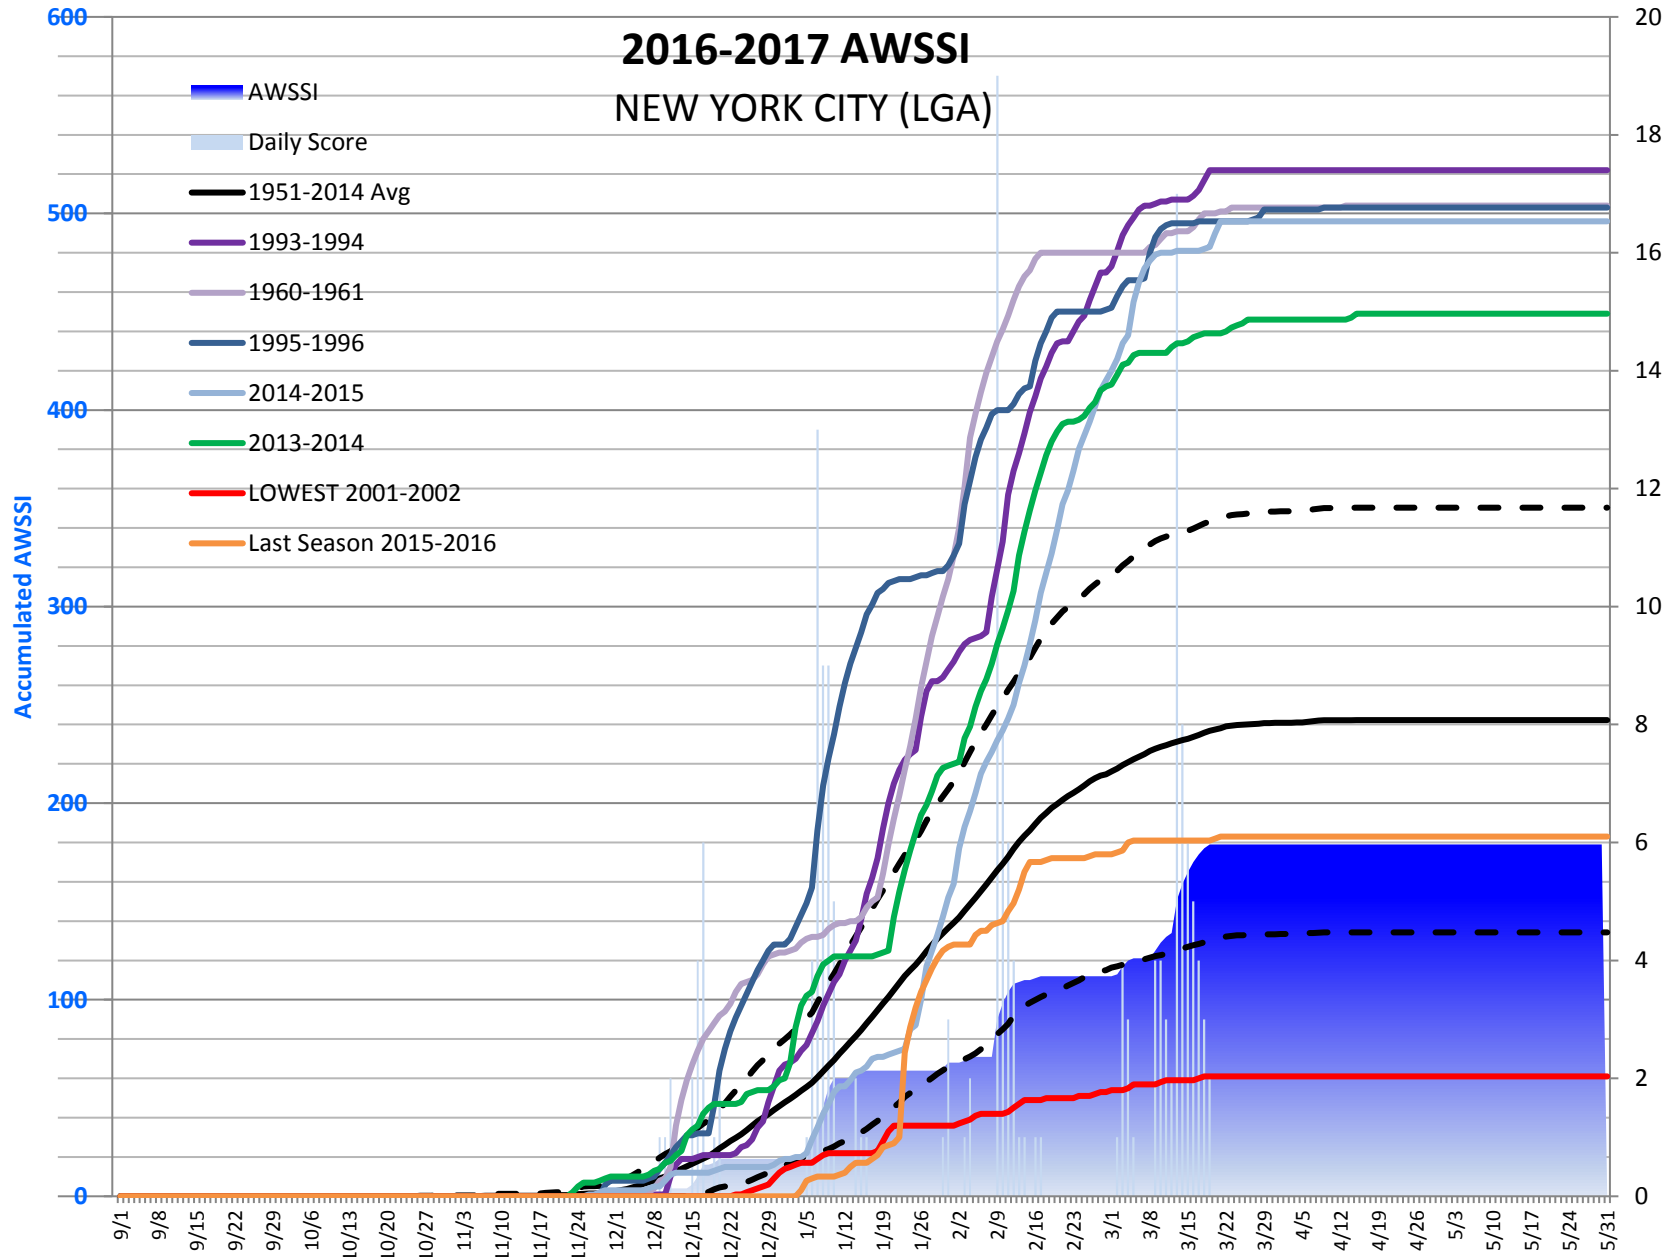

2016-2017 AWSSI NEW YORK CITY (LGA)